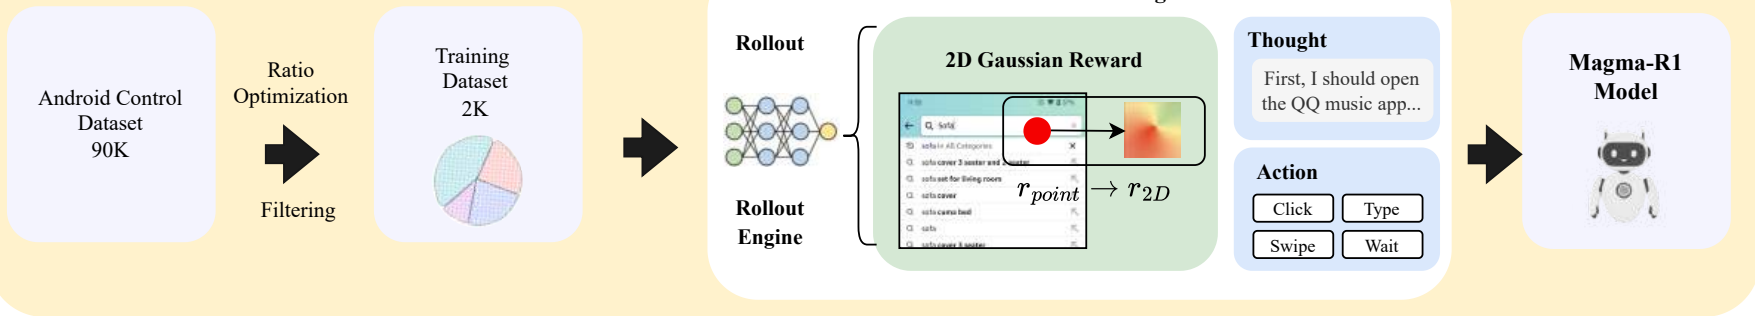

# Android Control Pro: A Clean Benchmark for GUI Grounding

## Android Control Benchmark Refinement